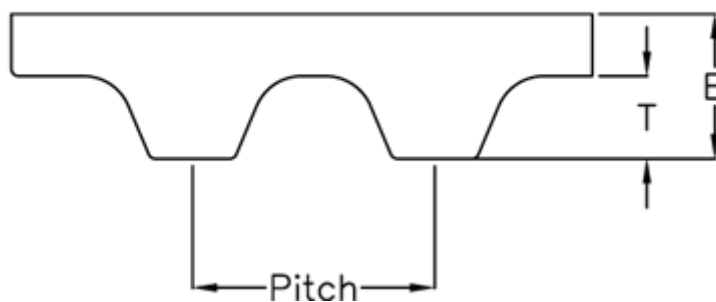

Article number: 602776210604

Description: Gates Timing Belt Synchropower PU 10 T2.5 600

Measures

Height B mm	= 1.3
Height T mm	= 0.7
Length	= 600
Number of teeth	= 240
Pitch	= 2.5
Type	= PU 10 T2,5 600
Width	= 10